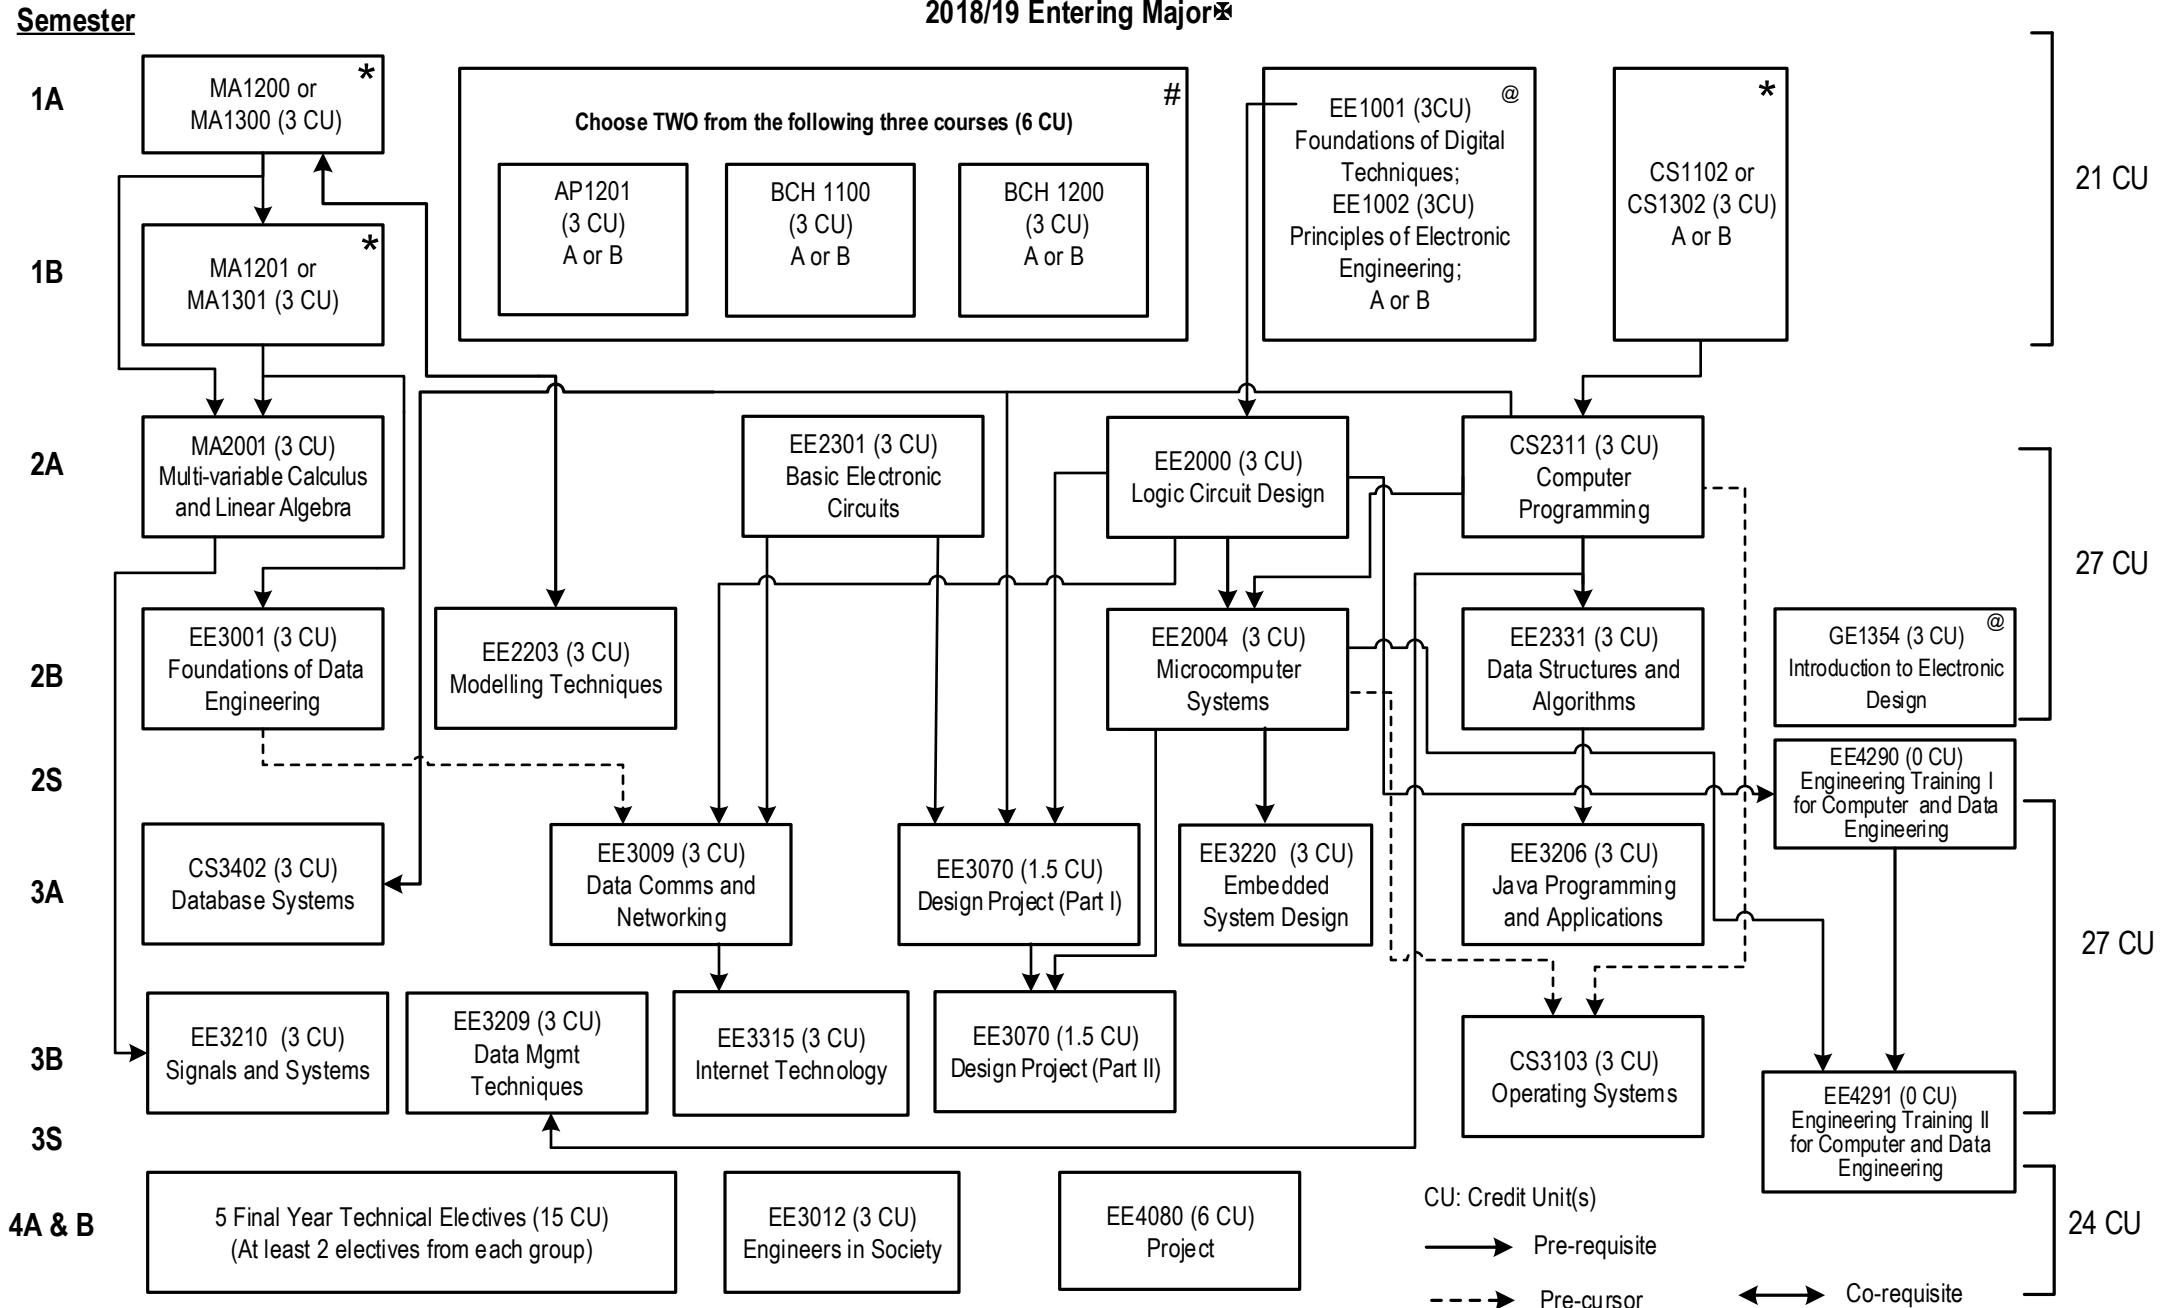

# Structure and Flowchart for BEng in Computer and Data Engineering 2018/19 Entering Major✕

Updated on 24 August 2018

# College Requirements

\* College-specified GE courses

@ Major Requirement (Level 1): Not applicable to Advanced Standing I & II students

✕ Excluding Gateway Education Requirements in English, Chinese Civilization and Area Requirements